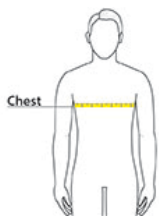

	XS	S	M	L	XL	2XL	3XL	4XL
Chest	16 3/4	18 1/4	19 3/4	21 1/4	22 3/4	24 1/4	26 1/4	28 1/4
Body Length at Front	27	28	29	30	31	32	32 1/2	33

Chest: Measured across the chest one inch below armhole when laid flat.

Body Length at Front: Measure from high point shoulder to lowest point of hem at front.

SIZE CHARTS

	XS	S	M	L	XL	2XL	3XL	4XL
Chest	32-34	35-37	38-40	41-43	44-46	47-49	50-52	53-55

HOW TO MEASURE

CHEST

Measure under the arm and around the fullest part of the chest with arms down, keeping tape horizontal.