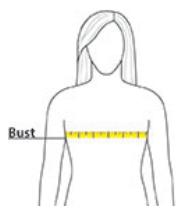

### PRODUCT MEASUREMENTS

	XS	S	M	L	XL	2XL	3XL	4XL
Chest Size (inches)	19 1/4	20 1/4	21 1/4	22 3/4	24 1/4	25 3/4	27 3/4	29 3/4
Sleeve Length	32 3/4	33 1/4	33 3/4	34 1/4	34 5/8	34 7/8	35 1/4	35 3/8
Body Length at Back	25	25 1/2	26	26 1/2	27	28	28 1/2	29

**Sleeve Length:** Start at center of neck and measure down shoulder, down sleeve to hem.

**Body Length at Back:** Measured from high point shoulder to finished hem at back.

### SIZE CHARTS

	XS	S	M	L	XL	2XL	3XL	4XL
Size	2	4/6	8/10	12/14	16/18	20/22	24/26	28/30
Bust	32-33	34-35	36-37	38-40	41-43	44-46	47-49	50-52

## HOW TO MEASURE

---