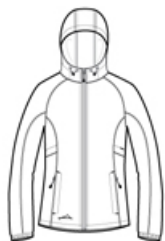

### Product photo

Wind was the inspiration for this compact layer. Plus, it packs down into its own logo-adorned pocket, making it easy to carry wherever you go.

- 100% nylon
- Hood with locking drawcords for adjustability
- Contrast reverse coil zipper
- Underarm vents
- Front zippered pockets
- Packs into its own zippered right pocket
- Elastic cuffs and an open hem
- Contrast Eddie Bauer logo on right hem

### Sketches

front

back